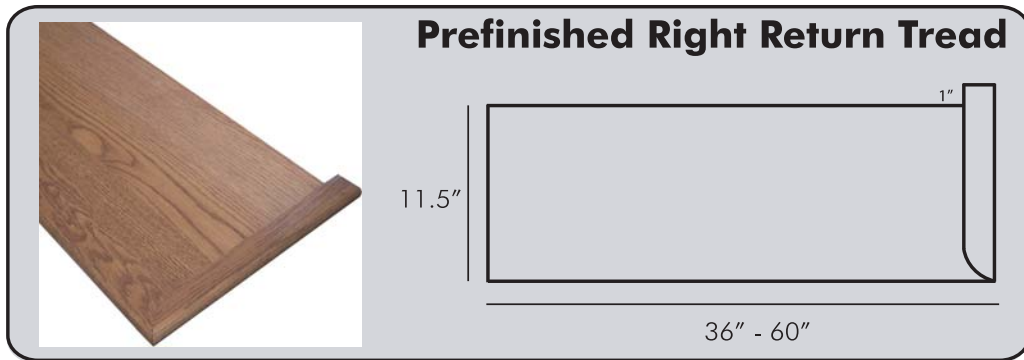

Special OrderSM

PREFINISHED STAIR PARTS

Red Oak Right Return Treads

Model #	SKU #	Description	W	L	No Stain (A)	Stained (B)	Stained (C)
					Clear Coating	Clear Coating	Clear Coating
RRRO1136P	406-071	Stair Tread 1"	11.5"	36"	\$ 60.80	\$ 65.82	\$ 94.38
RRRO1142P	406-071	Stair Tread 1"	11.5"	42"	\$ 64.64	\$ 69.66	\$ 99.40
RRRO1148P	406-071	Stair Tread 1"	11.5"	48"	\$ 68.61	\$ 73.63	\$ 104.42
RRRO1154P	406-071	Stair Tread 1"	11.5"	54"	\$ 73.94	\$ 78.96	\$ 114.46
RRRO1160P	406-071	Stair Tread 1"	11.5"	60"	\$ 77.55	\$ 82.57	\$ 119.48