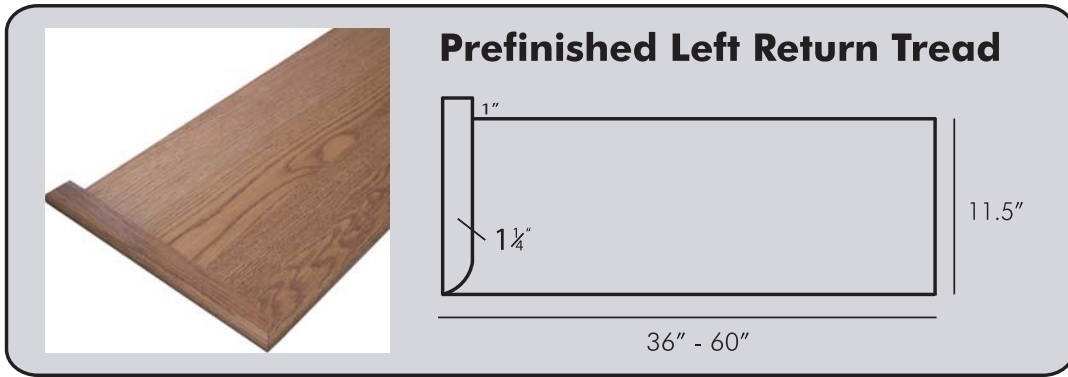

Special OrderSM

Red Oak Left Return Treads

Model #	SKU #	Description	W	L	No Stain (A)	Stained (B)	Stained (C)
					Clear Coating	Clear Coating	Clear Coating
LRRO1136P	406-071	Stair Tread 1"	11.5"	36"	\$ 60.80	\$ 65.82	\$ 94.38
LRRO1142P	406-071	Stair Tread 1"	11.5"	42"	\$ 64.64	\$ 69.66	\$ 99.40
LRRO1148P	406-071	Stair Tread 1"	11.5"	48"	\$ 68.61	\$ 73.63	\$ 104.42
LRRO1154P	406-071	Stair Tread 1"	11.5"	54"	\$ 73.94	\$ 78.96	\$ 114.46
LRRO1160P	406-071	Stair Tread 1"	11.5"	60"	\$ 77.55	\$ 82.57	\$ 119.48